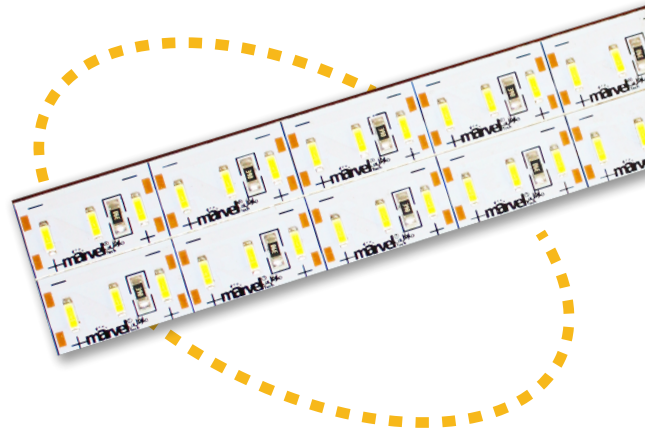

Barlight 12V

ME-15951 WH

Model No.	ME-15951 WH
Name	Barlight 22 watt cold white
Rated Power	22W ± 10%
Size	L990 * W12 * T1 mm
Color Temp.	8000k
LED Chip	CH4014
LED No.	144
Ra	> 80
Lumens Efficiency	80 lm/w ± 10%
Material	Copper Mixture
Voltage	DC 12 V
IP LV.	IP20
Operating Temperature	-20°C ~ +40 °C
Net weight	58 g